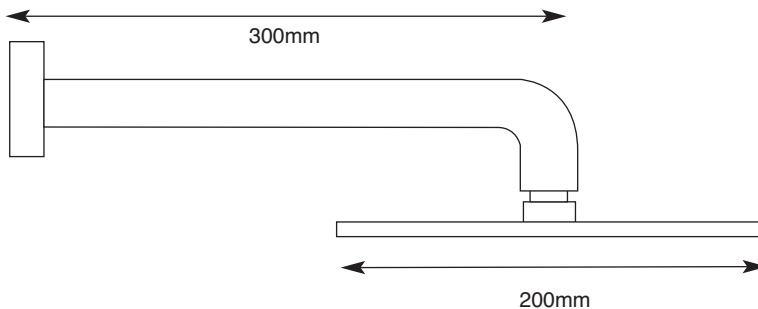

RIA 200 WITH 300 SHOWER ARM

DOMESTIC

HOTEL & LEISURE

PRODUCT INFORMATION

RIA2030W

Ria (grey faceplate) 200mm showerhead with 300mm shower arm

SPECIFICATIONS

Minimum operating pressure 0.2 bar

MATERIAL

Brass

COLOUR/FINISH

Chrome

APPROVALS

This product should be fitted in accordance with relevant *Water Byelaw Regulations*

Wall mounted using fittings provided
(do not overtighten)

FIXING

PRODUCT DIMENSIONS

Please refer to technical line drawing

ADDITIONAL INFORMATION

Suitable for the following plumbing systems:
Gravity fed, pumped, unvented or combi systems.

For a full range of brassware products please refer to www.sonasbathrooms.com