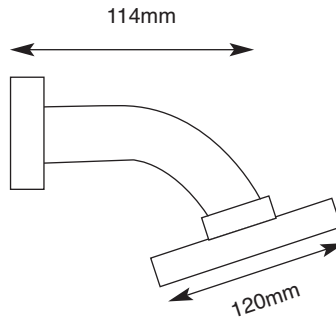

RIVA CHROME 120 WITH 114 SHOWER ARM

DOMESTIC

HOTEL & LEISURE

PRODUCT INFORMATION

RV1214C

Riva (all chrome) 120mm showerhead with 114mm shower arm

SPECIFICATIONS

Minimum operating pressure 0.2 bar

MATERIAL

Brass

COLOUR/FINISH

Chrome

APPROVALS

This product should be fitted in accordance with relevant *Water Byelaw Regulations*

Wall mounted using fittings provided (*do not overtighten*)

FIXING

PRODUCT DIMENSIONS

Please refer to technical line drawing

ADDITIONAL INFORMATION

Suitable for the following plumbing systems: Gravity fed, pumped, unvented or combi systems.

For a full range of brassware products please refer to www.sonasbathrooms.com