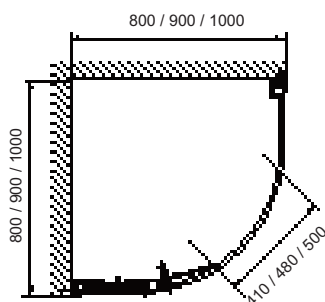

### ADDITIONAL INFORMATION

All shower enclosures must be installed in accordance with the fitting instructions provided. Please refer to them before installation commences.

BI-FOLD	SIZE	ADJUSTMENT MIN-MAX	DOOR OPENING
STYBF700	800	760 -780	410mm
STYBF760	900	860 -880	480mm
STYBF800	1000	960 -980	500mm