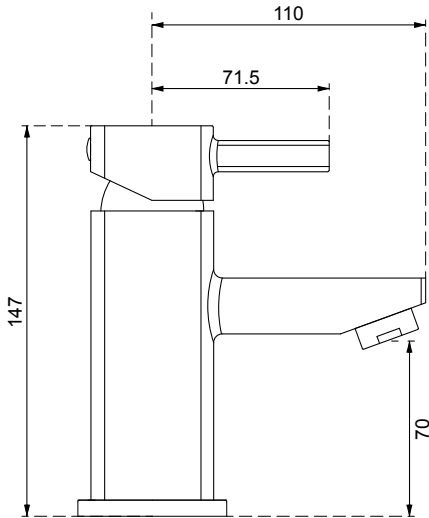

QUARTZ BASIN MONO

DOMESTIC

0.1-0.2 BAR

0.5-5.0 BAR

PRODUCT INFORMATION

MAYQ005CP

Quartz Basin Mono including 1 1/4" click clack basin waste - 0.2 bar

RELATED PRODUCTS IN RANGE

MAYQ003CP

Quartz Bath Filler - 0.2 bar

MAYQ004CP

Quartz Bath Shower Mixer including handset - 0.2 bar

SPECIFICATIONS

Minimum operating pressure 0.2 bar
1/4 turn ceramic disc technology

MATERIAL

Brass

COLOUR/FINISH

Chrome

APPROVALS

This product should be fitted in accordance with relevant *Water Byelaw Regulations*

FIXING

Deck mounted using back nuts provided (*do not overtighten*)

PRODUCT DIMENSIONS

Please refer to technical line drawing