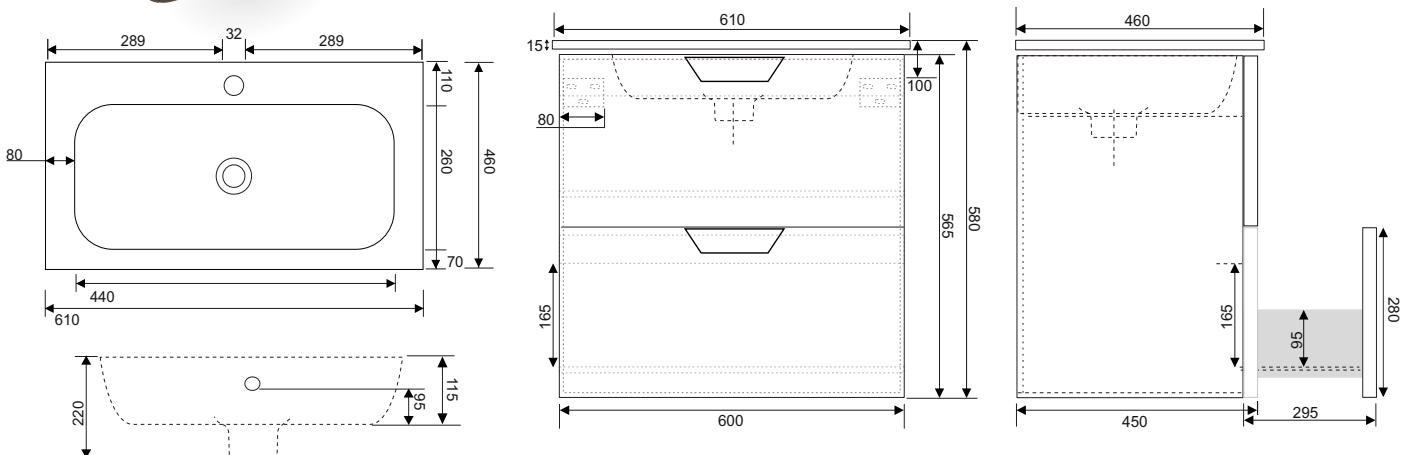

COLOUR/FINISH

Gloss White / Nordic Oak / Samara Ash

FIXING

Stainless steel wall fixing kit provided

APPROVALS

CE approved EN14688

PRODUCT DIMENSIONS

W610 x H580 x D460mm

All measurements shown are in millimetres.
Drawing sizes are not to scale.
Subject to size variation of ± 5 mm