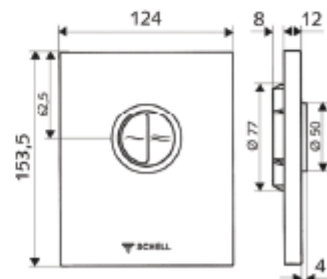

028152899 Edition ND - single flush push button stainless steel

SPECIFICATIONS

Main flush volume adjustable 4,5 to 6,0 l

Flow pressure 1,2 – 5 bar

Flush rate max. 1 - 1,3 l/s acc. to DIN EN 12541

Noise class Class I, DIN 4109

Min flow pressure: 1.2 bar

MATERIAL ABS

COLOUR/FINISH Chrome

MANUFACTURER SCHELL

PRODUCT DIMENSIONS See technical drawing

ADDITIONAL INFORMATION All 3 components are used as a set

All measurements shown are in millimetres.
Drawing sizes are not to scale. Measurement accuracy ± 5 mm