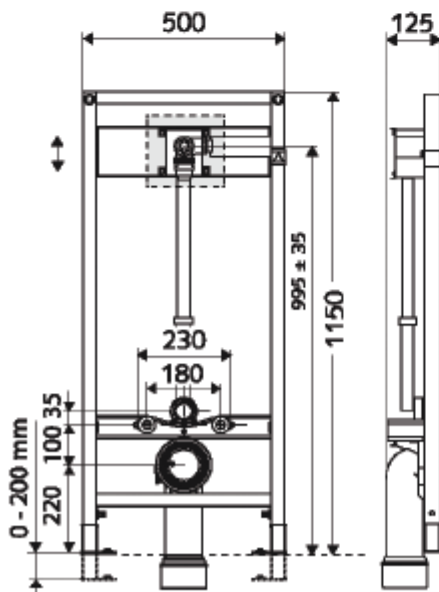

028152899 Edition ND - single flush push button stainless steel

SPECIFICATIONS

Main flush volume adjustable 4,5 to 6,0 l

Flow pressure 1,2 – 5 bar

Flush rate max. 1 - 1,3 l/s acc. to DIN EN 12541

Noise class Class I, DIN 4109

Min flow pressure: 1.2 bar

MATERIAL ABS

COLOUR/FINISH Chrome

MANUFACTURER SCHELL

PRODUCT DIMENSIONS See technical drawing

ADDITIONAL INFORMATION All 3 components are used as a set

All measurements shown are in millimetres.
Drawing sizes are not to scale. Measurement accuracy ± 5 mm