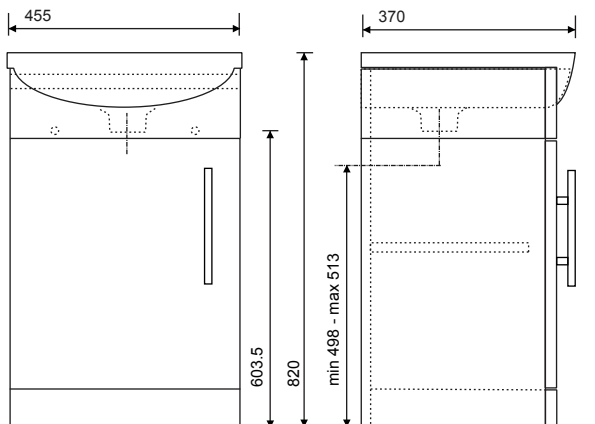

BELMONT WHITE 40 MIRROR AND 45 VANITY UNIT

PRODUCT INFORMATION

ELTLM40	Belmont white 400mm mirror with halogen light and pull cord
ELTBEL45	Belmont white 455mm vanity unit, 1 tap hole, 1 soft closing door, 1 internal shelf

RELATED PRODUCTS

For a full range of Belmont products please refer to www.sonasbathrooms.com

MATERIAL

Carcass: lacquered 16mm melamine board.
 Door fronts: lacquered 16mm melamine board.
 Durable water resistant finish, *always ensure bathroom has sufficient ventilation and remove any excess water after use.*

PRODUCT DIMENSIONS

Mirror W400 x H1020mm,
 Vanity unit W455 x H820 x D370mm

ADDITIONAL INFORMATION

For a full range of taps please refer to www.sonasbathrooms.com