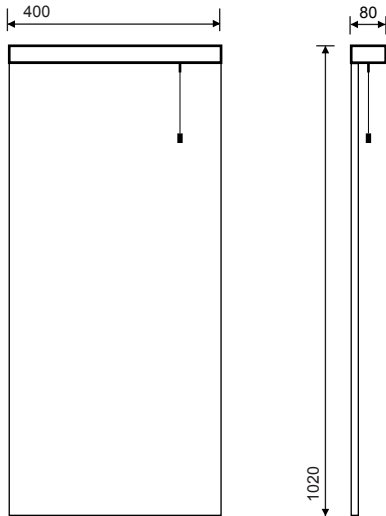

BELMONT WHITE 40 MIRROR AND 45 VANITY UNIT

PRODUCT INFORMATION

ELTLM40	Belmont white 400mm mirror with halogen light and pull cord
ELTBEL45	Belmont white 455mm vanity unit, 1 tap hole, 1 soft closing door, 1 internal shelf

RELATED PRODUCTS

For a full range of Belmont products please refer to www.sonasbathrooms.com

MATERIAL

Carcass: lacquered 16mm melamine board.
 Door fronts: lacquered 16mm melamine board.
 Durable water resistant finish, *always ensure bathroom has sufficient ventilation and remove any excess water after use.*

PRODUCT DIMENSIONS

Mirror W400 x H1020mm,
 Vanity unit W455 x H820 x D370mm

ADDITIONAL INFORMATION

For a full range of taps please refer to www.sonasbathrooms.com