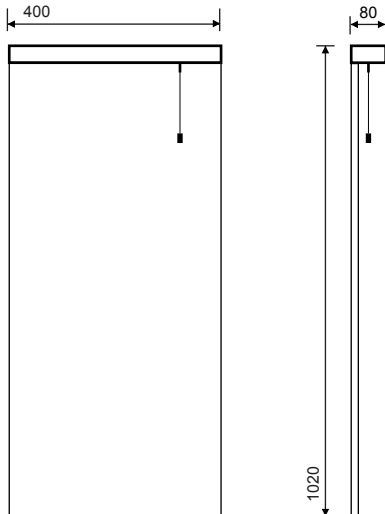

BELMONT WALNUT 40 MIRROR AND 45 VANITY UNIT

APPROVED

DOMESTIC

PRODUCT INFORMATION

ELTLM40WAL	Belmont walnut 400mm mirror with halogen light and pull cord
ELTBEL45WAL	Belmont walnut 455mm vanity unit, 1 tap hole, 1 soft closing door, 1 internal shelf

RELATED PRODUCTS

For a full range of Belmont products please refer to www.sonasbathrooms.com

MATERIAL

Carcass: lacquered 16mm melamine board.
Door fronts: lacquered 16mm melamine board.
Durable water resistant finish, *always ensure bathroom has sufficient ventilation and remove any excess water after use.*

PRODUCT DIMENSIONS

Mirror W400 x H1020mm,
Vanity unit W455 x H820 x D370mm

ADDITIONAL INFORMATION

For a full range of taps please refer to www.sonasbathrooms.com