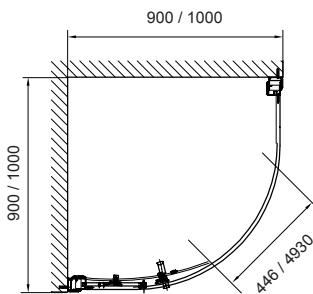

K2 QUADRANT SINGLE DOOR

APPROVED

DOMESTIC

HOTEL & LEISURE

PRODUCT INFORMATION

EK219SQD90	K2 900 quadrant single door
EK219SQD100	K2 1000 quadrant single door

SPECIFICATIONS

- 1900mm high
- Magnetic door closure
- 6mm clear toughened safety glass EN 12150-1
- Clearshield - easy clean glass protection
- Polished silver aluminium profiles EN 12373-1
- F-style easy grip chrome handles
- Profile cover caps
- Adjustable wall profiles
- Power shower suitable
- Push down bottom rollers on sliding doors for easy cleaning
- Easy-glide nylon and brass rollers on all sliding doors
- Adjustable double rollers on sliding doors
- Lifetime Guarantee*

APPROVALS

CE Approved

FIXING

Screw to solid wall (fixings supplied)
Silicone to shower tray (not supplied)

WEIGHT

52KG / 58KG

ADDITIONAL INFORMATION

All shower enclosures must be installed in accordance with the fitting instructions provided. Please refer to them before installation commences.

QUADRANT SINGLE DOOR	SIZE	ADJUSTMENT MIN-MAX	DOOR OPENING
EK219SQD90	900	855 - 880	446mm
EK219SQD100	1000	955 - 980	493mm