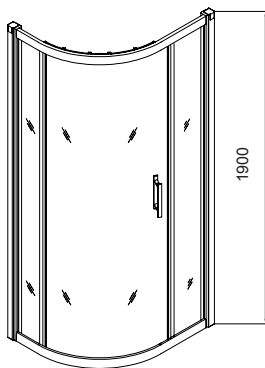

K2 QUADRANT SINGLE DOOR

APPROVED

DOMESTIC

HOTEL & LEISURE

PRODUCT INFORMATION

EK219SQD90	K2 900 quadrant single door
EK219SQD100	K2 1000 quadrant single door

SPECIFICATIONS

- 1900mm high
- Magnetic door closure
- 6mm clear toughened safety glass EN 12150-1
- Clearshield - easy clean glass protection
- Polished silver aluminium profiles EN 12373-1
- F-style easy grip chrome handles
- Profile cover caps
- Adjustable wall profiles
- Power shower suitable
- Push down bottom rollers on sliding doors for easy cleaning
- Easy-glide nylon and brass rollers on all sliding doors
- Adjustable double rollers on sliding doors
- Lifetime Guarantee*

QUADRANT SINGLE DOOR	SIZE	ADJUSTMENT MIN-MAX	DOOR OPENING
EK219SQD90	900	855 - 880	446mm
EK219SQD100	1000	955 - 980	493mm