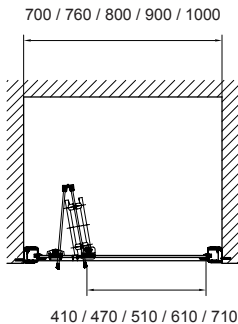

REVIVE BI-FOLD

REVIVE

PRODUCT INFORMATION

E19BF70	Revive 700 bi-folding door
E19BF76	Revive 760 bi-folding door
E19BF80	Revive 800 bi-folding door
E19BF90	Revive 900 bi-folding door
E19BF100	Revive 1000 bi-folding door

SPECIFICATIONS

- 1900mm high
- Universally handed
- Magnetic door closure
- 6mm clear toughened safety glass EN 12150-1
- Clearshield - easy clean glass protection
- Polished silver aluminium profiles EN 12373-1
- Polished chrome handle
- Profile cover caps
- Adjustable wall profiles
- Power shower suitable
- Concealment strip for wall profile
- Semi-frameless side panel available
- Lifetime Guarantee*
- 30mm extension wall profile available: A274

8mm SIDE PANELS

SIDE PANEL	SIZE	ADJUSTMENT
R8SP70	700	660 - 690
R8SP76	760	720 - 750
R8SP80	800	760 - 790
R8SP90	900	860 - 890
R8SP100	1000	960 - 990

WEIGHT
27 / 29.5 / 30.5 / 33.5 / 36KG

BI-FOLD	SIZE	ADJUSTMENT MIN-MAX	ADJUSTMENT WITH SIDE PANEL	DOOR OPENING
E19BF70	700	640 - 700	645 - 700	410mm
E19BF76	760	700 - 760	705 - 760	470mm
E19BF80	800	740 - 800	745 - 800	510mm
E19BF90	900	840 - 900	845 - 900	610mm
E19BF100	1000	940 - 1000	945 - 1000	710mm