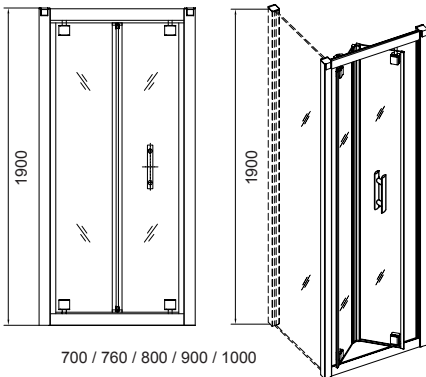

REVIVE BI-FOLD

REVIVE

PRODUCT INFORMATION

E19BF70	Revive 700 bi-folding door
E19BF76	Revive 760 bi-folding door
E19BF80	Revive 800 bi-folding door
E19BF90	Revive 900 bi-folding door
E19BF100	Revive 1000 bi-folding door

SPECIFICATIONS

- 1900mm high
- Universally handed
- Magnetic door closure
- 6mm clear toughened safety glass EN 12150-1
- Clearshield - easy clean glass protection
- Polished silver aluminium profiles EN 12373-1
- Polished chrome handle
- Profile cover caps
- Adjustable wall profiles
- Power shower suitable
- Concealment strip for wall profile
- Semi-frameless side panel available
- Lifetime Guarantee*
- 30mm extension wall profile available: A274