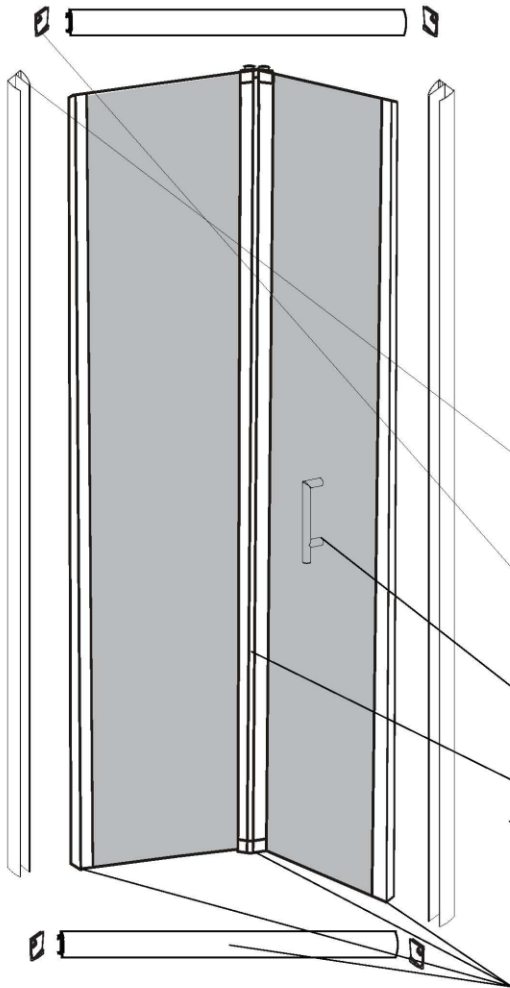

# Spare Parts List For K2 Range Bifold Door

- CAL-K2803W9, WALL PROFILE FOR BIFOLD AND SLIDER AND PIVOT DOOR 1900H
- CAL-K2803W ,WALL PROFILE FOR BIFOLD AND SLIDER AND PIVOT DOOR
- CAL-K2820M, TOP AND BOTTOM HORIZONTAL PROFILES FOR BIFOLD DOOR 700
- CAL-K2820K, TOP AND BOTTOM HORIZONTAL PROFILES FOR BIFOLD DOOR 760
- CAL-K2820X, TOP AND BOTTOM HORIZONTAL PROFILES FOR BIFOLD DOOR 800
- CAL-K2820 ,Y TOP AND BOTTOM HORIZONTAL PROFILES FOR BIFOLD DOOR 850
- CAL-K2820C, TOP AND BOTTOM HORIZONTAL PROFILES FOR BIFOLD DOOR 900
- CAL-K2820Z, TOP AND BOTTOM HORIZONTAL PROFILES FOR BIFOLD DOOR 950
- CAL-K2820D, TOP AND BOTTOM HORIZONTAL PROFILES FOR BIFOLD DOOR 1000

SCP-K2BF	SCREW PACK FOR BIFOLD DOOR	 X 8 CAP-50 3.5X10mm SCREW  X 6 CAP-58 4X45mm SCREW  X 6 WALL PLUG CAHB-49B  X 12 SCREW CLIP CAPY-02  X 12 SCREW COVER CAP CAHY-05
CP-K2BF	CAP PACK FOR BIFOLD DOOR	 X 2 CAHY-803W  X 2 CAHY-819B
P75-K2BF	ROLLER CHANNEL CAP FOR BIFOLD DOOR	 X 4 P75
FHD-K2BF	F SHAPE HANDLE FOR BIFOLD DOOR	 X 1 SHP-FC02
CAS10-K2BF	CENTRE SEAL FOR BIFOLD DOOR	 X 1(2M) CAS-10
29BHD-K2BF	HINGE FOR BIFOLD DOOR	 X 2 P78/P76  X 2 P77  X 2 P79  X 2 4X11mm SCREW  X 8 3.5X35 SCREW  X 2 P74  X 4 3.5X8 SCREW