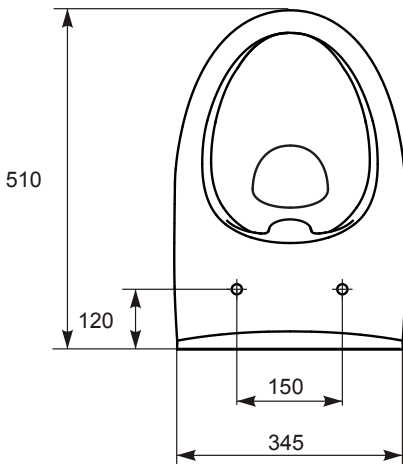

PARVA RIMLESS WALL HUNG WC

APPROVED

DOMESTIC

COMMERCIAL

EDUCATION

HOTEL & LEISURE

PRODUCT INFORMATION

- K701-002 Parva rimless wall hung pan horizontal outlet including duroplast soft close seat & cover metal hinge
- K701-005 Parva rimless wall hung pan horizontal outlet including duroplast seat & cover metal hinge

RELATED PRODUCTS

- CPS125CP Concealed cistern push button chrome flush plate 6/4 or 4/2.6L
- SR8138XX Supporting Bracket & Fixing Kit
- 31231513K Siamp fast fix frame & concealed cistern
W350 x H1100-1300 x D147-245mm

- FLUSH VOLUME** 6/4 or 4.5/2.5 Litres
- MATERIAL** Vitreous China
- COLOUR/FINISH** White
- MANUFACTURER** Cersanit
- FIXING** See related products for fixing options
- STANDARDS** EN 997, BS 3402
- APPROVALS** CE Approved
- PRODUCT DIMENSIONS** D510 x W345 x H365mm
- ADDITIONAL INFORMATION** For a full range of concealed cistern and fast fix frame options products please refer to www.sonasbathrooms.com