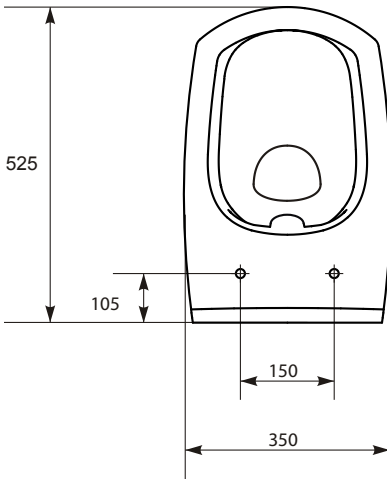

CARINA RIMLESS WALL HUNG WC

APPROVED

DOMESTIC

COMMERCIAL

EDUCATION

HOTEL & LEISURE

PRODUCT INFORMATION

- K701-004 Carina rimless wall hung pan horizontal outlet including duroplast soft close seat & cover metal hinge
- K701-003 Carina rimless wall hung pan horizontal outlet including duroplast seat & cover metal hinge

RELATED PRODUCTS

- CPS125CP Concealed cistern push button chrome flush plate 6/4 or 4/2.6L
- SR8138XX Supporting Bracket & Fixing Kit
- 31231513K Siamp fast fix frame & concealed cistern
W350 x H1100-1300 x D147-245mm

- FLUSH VOLUME** 6/4 or 4.5/2.5 Litres
- MATERIAL** Vitreous China
- COLOUR/FINISH** White
- MANUFACTURER** Cersanit
- FIXING** See related products for fixing options
- STANDARDS** EN 997, BS 3402
- APPROVALS** CE Approved
- PRODUCT DIMENSIONS** D525 x W350 x H355mm
- ADDITIONAL INFORMATION** For a full range of concealed cistern and fast fix frame options products please refer to www.sonasbathrooms.com