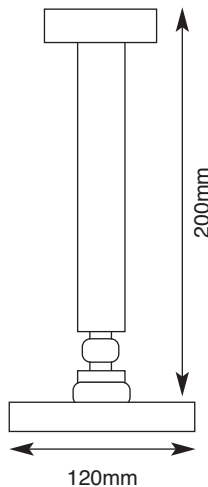

RIVA 120 WITH 200 CEILING ARM

DOMESTIC

HOTEL & LEISURE

PRODUCT INFORMATION

RVCC122G

Riva (grey faceplate) 120mm showerhead with 200mm ceiling arm

SPECIFICATIONS

Minimum operating pressure 0.2 bar

MATERIAL

Brass

COLOUR/FINISH

Chrome

APPROVALS

This product should be fitted in accordance with relevant *Water Byelaw Regulations* Wall mounted using fittings provided (*do not overtighten*)

FIXING

PRODUCT DIMENSIONS

Please refer to technical line drawing

ADDITIONAL INFORMATION

Suitable for the following plumbing systems: Gravity fed, pumped, unvented or combi systems.

For a full range of brassware products please refer to www.sonasbathrooms.com