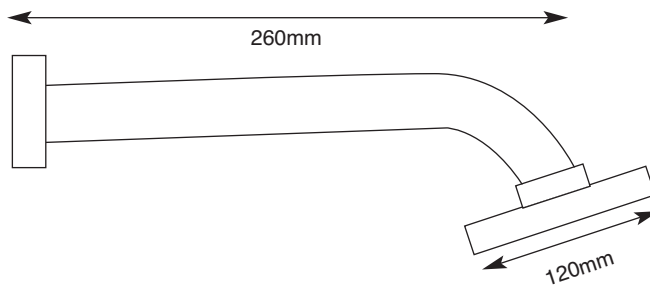

RIVA CHROME 120 WITH 260 SHOWER ARM

DOMESTIC

HOTEL & LEISURE

PRODUCT INFORMATION

RV1226C

Riva (all chrome) 120mm showerhead with 260mm shower arm

SPECIFICATIONS

Minimum operating pressure 0.2 bar

PRODUCT DIMENSIONS

Please refer to technical line drawing

ADDITIONAL INFORMATION

Suitable for the following plumbing systems: Gravity fed, pumped, unvented or combi systems.

For a full range of brassware products please refer to www.sonasbathrooms.com