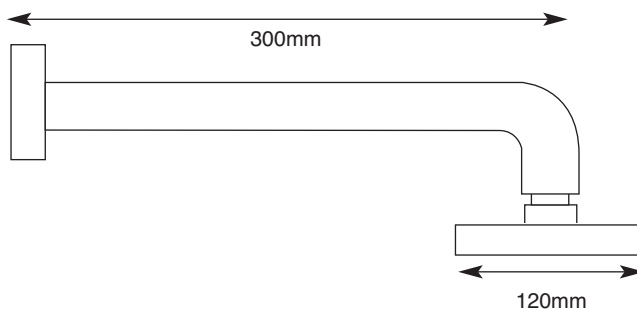

RIVA 120 WITH 300 SHOWER ARM

DOMESTIC

HOTEL & LEISURE

PRODUCT INFORMATION

RV1230G

Riva (grey faceplate) 120mm showerhead with 300mm shower arm

SPECIFICATIONS

Minimum operating pressure 0.2 bar

PRODUCT DIMENSIONS

Please refer to technical line drawing

ADDITIONAL INFORMATION

Suitable for the following plumbing systems: Gravity fed, pumped, unvented or combi systems.

For a full range of brassware products please refer to www.sonasbathrooms.com