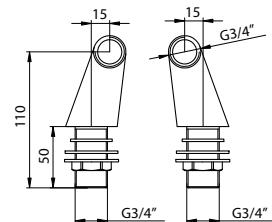

WARRANTY

- **5 year warranty** on taps applies to chrome finish and main body of products. All surfaces must be cleaned with warm soapy water and dried with soft clothes only. The use of abrasive cleaners or materials will render *warranty invalid*. Flexible tail connections, hoses and handsets are covered by a *1 year guarantee*.
- **Do not over tighten** flexible tail connections as this may result in later failure of the fitting.
- To enable each supply to be individually isolated product should be fitted with individual isolating valves, claims will be dealt with on that basis.
- Suitable access should be provided for in order for products or parts to be replaced under warranty. In the event that *no access* is provided, labour cost claims *cannot* be upheld.