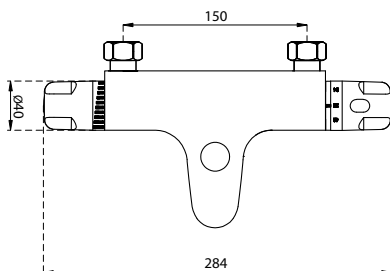

WARRANTY

- **5 year warranty** on taps applies to chrome finish and main body of products. All surfaces must be cleaned with warm soapy water and dried with soft clothes only. The use of abrasive cleaners or materials will render *warranty invalid*. Flexible tail connections, hoses and handsets are covered by a *1 year guarantee*.
- **Do not over tighten** flexible tail connections as this may result in later failure of the fitting.
- To enable each supply to be individually isolated product should be fitted with individual isolating valves, claims will be dealt with on that basis.
- Suitable access should be provided for in order for products or parts to be replaced under warranty. In the event that *no access* is provided, labour cost claims *cannot* be upheld.