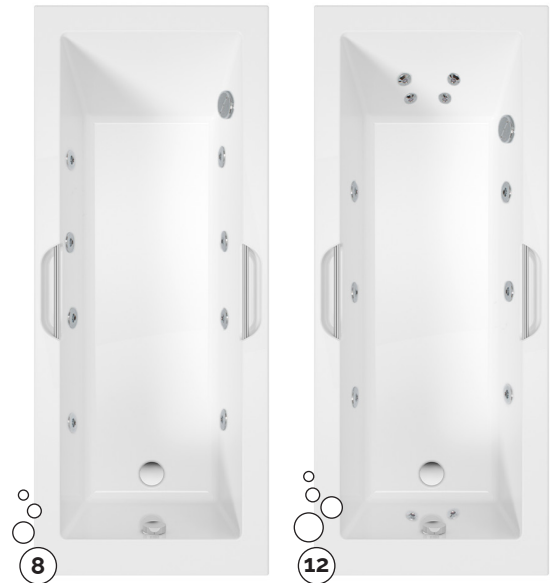

CADENZA Single Ended Bath With 8 or 12 Jet Whirlpool

With Integrated handles. Bath panel not included,
Baths are undrilled for tap holes, Taps and waste not included

MATERIAL	Acrylic
FIXING	Supporting leg set provided
DIMENSIONS	See table and technical drawing below
STANDARDS	EN14516, DOP-SON-003/19

Chrome in picture

Length	Width	Base Length	Base Width	Internal Depth	Capacity
1700	700	1232	400	410	162 ltrs