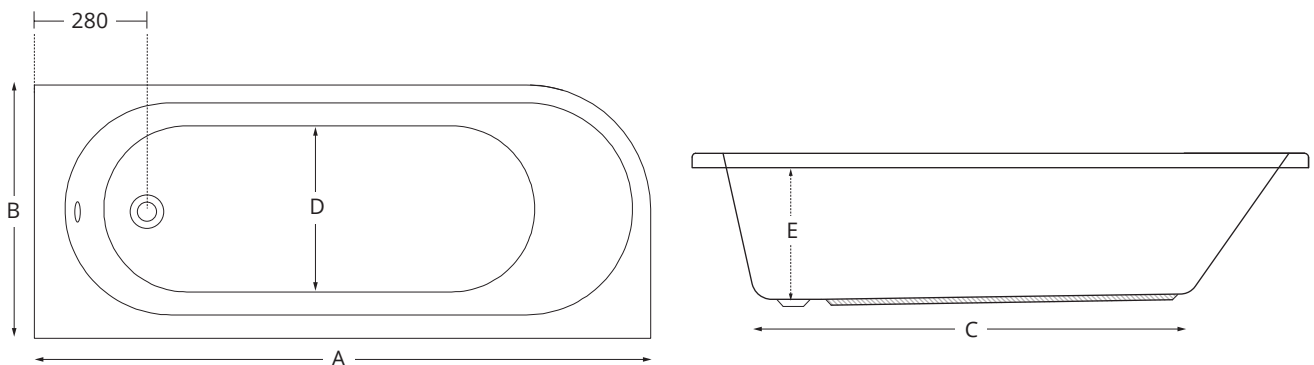

ARC Single Ended Bath With 8 or 12 Jet Whirlpool

Includes Bath Panel. Baths are undrilled for tap holes,
Taps and waste not included

MATERIAL	Acrylic
FIXING	Supporting leg set provided
CAPACITY	166 ltrs
DIMENSIONS	See table and technical drawing below
STANDARDS	EN14516, DOP-SON-003/19

Left hand shown
Chrome in picture

8 JET WHIRLPOOL

A: Length	B: Width	C: Base Length	D: Base Width	E: Internal Depth	Capacity
1700	700	1200	440	400	174 ltrs

12 JET WHIRLPOOL

A: Length	B: Width	C: Base Length	D: Base Width	E: Internal Depth	Capacity
1700	700	1200	440	400	174 ltrs
1800	800	1300	540	400	195 ltrs