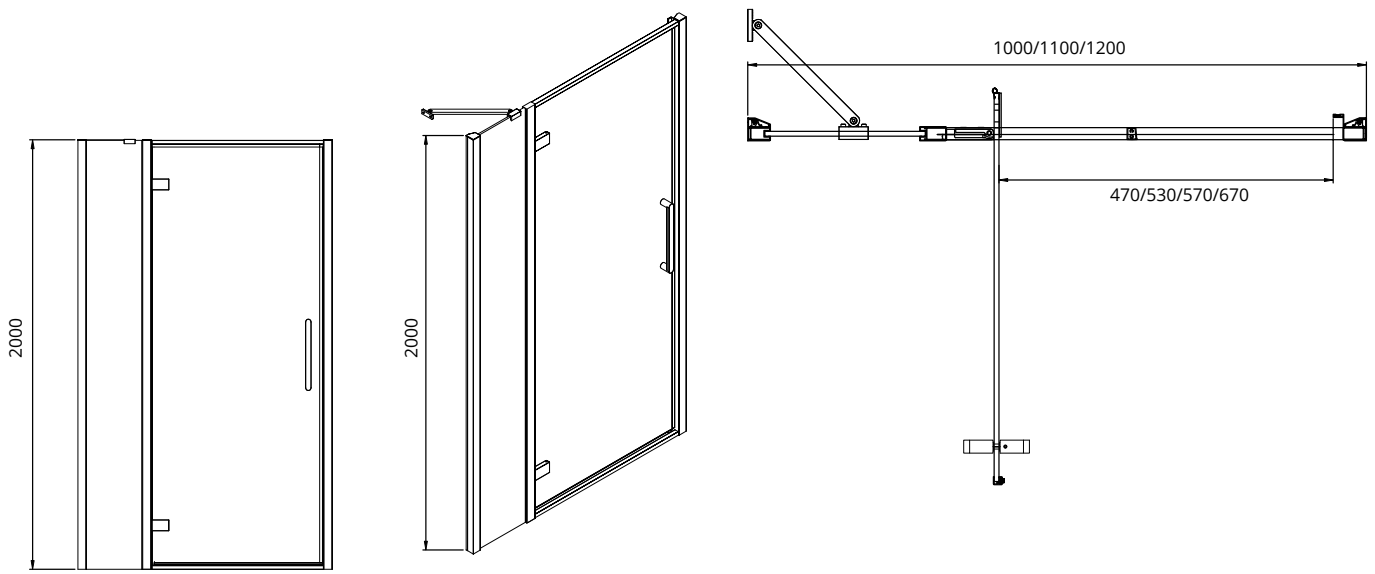

Hinged & Inline Door

MATERIAL	Aluminium
PRODUCT DIMENSIONS	See technical drawing below
APPROVALS	CE Approved EN 14428
<ul style="list-style-type: none"> • 2000mm High • Universally Handed • Magnetic Door Closure • Adjustable Wall Profiles • Power Shower Suitable • Stylish Chrome/Matt Black Handles 	<ul style="list-style-type: none"> • Polished Silver or Matt Black Aluminium Profiles • 8mm Clear Toughened Safety Glass • Clear Shield - Easy Clean Glass Protection • Semi-frameless side panel available • Lifetime Guarantee

Chrome

Matt Black

Size	Adjustment min - max	Adjustment with side panel	Door Opening	Weight kg	Chrome	Black
1000	955 - 995	960 - 9 95	470	44.1kg	USE00036	USE00072
1100	1055 - 1095	1060 - 1095	570	48.4kg	USE00037	USE00073
1200	1155 - 1195	1160 - 1195	670	52.4kg	USE00038	USE00074

SIDE PANELS			
Size	Adjustment	Chrome	Black
700	665 - 685	USE00022	USE00058
760	725 - 745	USE00023	USE00059
800	765 - 785	USE00024	USE00060
900	865 - 885	USE00025	USE00061
1000	965 - 985	USE00026	USE00062

All measurements shown are in millimetres. Drawing sizes are not to scale. Measurement accuracy ±5mm.
 *Lifetime Guarantee excludes perishable items e.g. rollers, seals and hinges etc.
 SONAS Bathrooms reserves the right to make changes and/or modifications to products and specifications without prior notice.