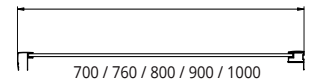

Hinged & Inline Door

MATERIAL	Aluminium
PRODUCT DIMENSIONS	See technical drawing below
APPROVALS	CE Approved EN 14428
<ul style="list-style-type: none"> • 2000mm High • Universally Handed • Magnetic Door Closure • Adjustable Wall Profiles • Power Shower Suitable • Stylish Chrome/Matt Black Handles 	<ul style="list-style-type: none"> • Polished Silver or Matt Black Aluminium Profiles • 8mm Clear Toughened Safety Glass • Clear Shield - Easy Clean Glass Protection • Semi-frameless side panel available • Lifetime Guarantee

Chrome

Matt Black

Size	Adjustment min - max	Adjustment with side panel	Door Opening	Weight kg	Chrome	Black
1000	955 - 995	960 - 9 95	470	44.1kg	USE00036	USE00072
1100	1055 - 1095	1060 - 1095	570	48.4kg	USE00037	USE00073
1200	1155 - 1195	1160 - 1195	670	52.4kg	USE00038	USE00074

SIDE PANELS			
Size	Adjustment	Chrome	Black
700	665 - 685	USE00022	USE00058
760	725 - 745	USE00023	USE00059
800	765 - 785	USE00024	USE00060
900	865 - 885	USE00025	USE00061
1000	965 - 985	USE00026	USE00062

All measurements shown are in millimetres. Drawing sizes are not to scale. Measurement accuracy ±5mm.
 *Lifetime Guarantee excludes perishable items e.g. rollers, seals and hinges etc.
 SONAS Bathrooms reserves the right to make changes and/or modifications to products and specifications without prior notice.