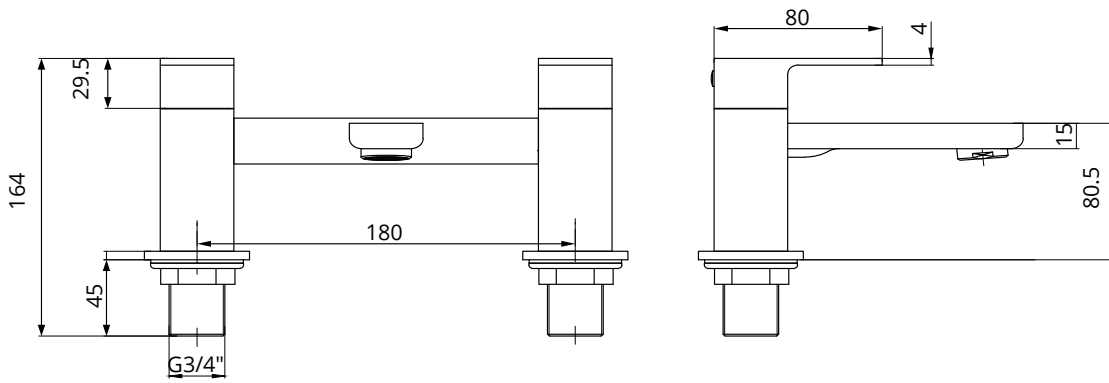

### Bath Filler

|          |                                       |   |         |
|----------|---------------------------------------|---|---------|
| CODE     | Chrome                                |  | CCC003  |
|          | Matt Black                            |  | UBR0059 |
|          | Brushed Gold                          |  | UBR0081 |
| MATERIAL | Brass                                 |   |         |
| FIXINGS  | Deck mounted using back nuts provided |   |         |

#### FLOW RATES OPEN OUTLET

| Bar | Litres per min |
|-----|----------------|
| 0.2 | 7.50           |
| 0.5 | 13.50          |
| 1   | 19.10          |
| 2   | 23.10          |
| 3   | 26.70          |