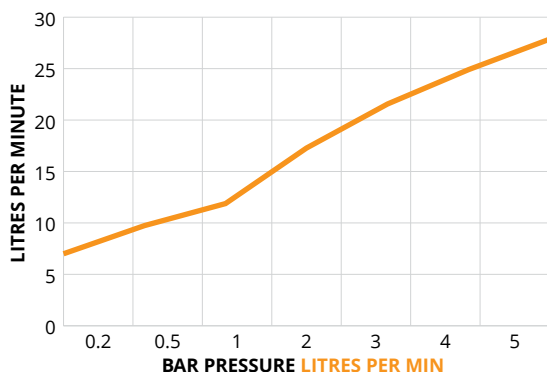

CONTOUR

ECO FLOW Basin Mixer

Waste Included

CODE	Chrome		UBR0096
	Matt Black		UBR0060
	Brushed Gold		UHT00003
MATERIAL	Brass		
FIXINGS	Deck mounted using back nuts provided		
FEATURES	<ul style="list-style-type: none"> • Double click ECO Faucet • Eco setting 75% water saving • Temperature Limiter adjustment 		
STANDARDS	EN817:2018, EN13618:2016		

FLOW RATES OPEN OUTLET

Bar	Litres per min
0.2	7.00
0.5	9.74
1	11.88
2	17.28
3	21.56
4	24.90
5	27.86