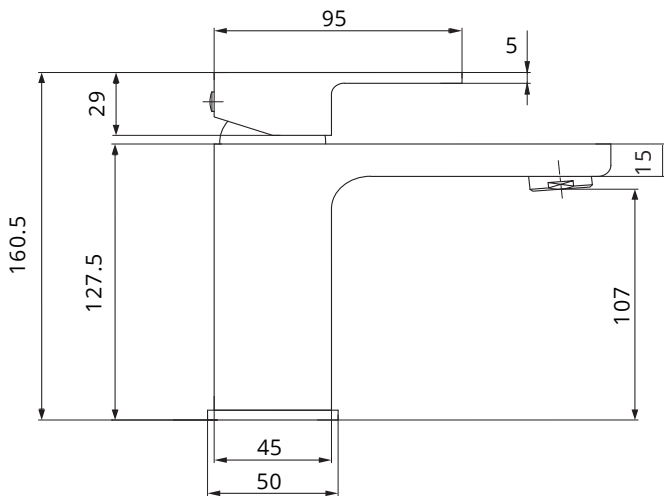

CONTOUR

ECO FLOW Basin Mixer

Waste Included

CODE	Chrome		UBR0096
	Matt Black		UBR0060
	Brushed Gold		UHT00003
MATERIAL	Brass		
FIXINGS	Deck mounted using back nuts provided		
FEATURES	<ul style="list-style-type: none"> • Double click ECO Faucet • Eco setting 75% water saving • Temperature Limiter adjustment 		
STANDARDS	EN817:2018, EN13618:2016		

FLOW RATES OPEN OUTLET

Bar	Litres per min
0.2	7.00
0.5	9.74
1	11.88
2	17.28
3	21.56
4	24.90
5	27.86