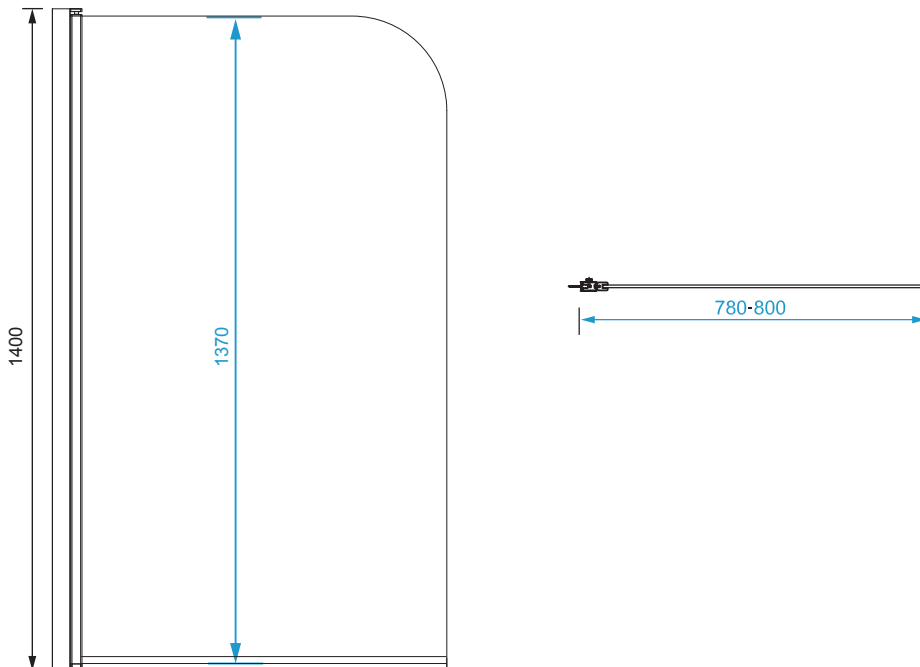

### SPECIFICATIONS

L800 x H1400mm  
 Adjustment min-max 780-800  
**6mm** clear toughened safety glass  
 Clear shield - easy clean glass protection  
 Polished silver aluminium profiles  
 Adjustable wall profile  
 Universally handed  
**Lifetime** Guarantee\* - Glass & Aluminium  
 2 years Guarantee - Consumable Items  
 (Rollers, Seals, Handles)

### FIXING

Screw to solid wall (fixings supplied)

### STANDARDS

EN 14428

### ADDITIONAL INFORMATION

All bathscreen must be installed in accordance with the fitting instructions provided. Please refer to them before installation commences.

All measurements shown are in millimetres. Drawing sizes are not to scale. Measurement accuracy  $\pm 5$ mm.