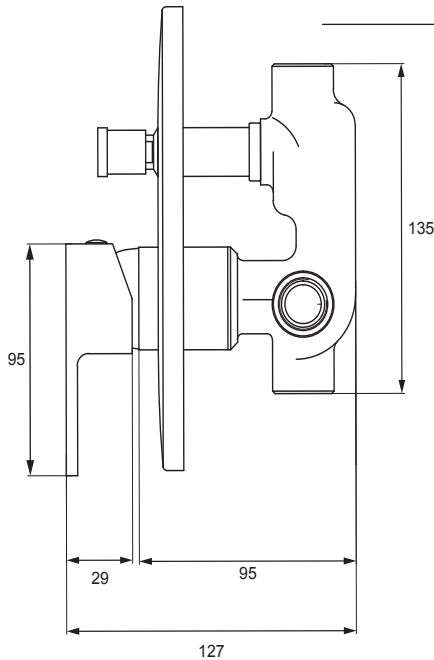

CONTOUR MANUAL SHOWER VALVES WITH DIVERTER

PRODUCT INFORMATION

CCC612CR

Manual Shower Valves with DIVERTER

MATERIAL

Brass

COLOUR/FINISH

Chrome

APPROVALS

This product should be fitted in accordance with relevant Water Byelaw Regulations

FIXING

Supplied

ADDITIONAL INFORMATION

For additional support, please contact us:

t +353 1 817 9755

e customersupport@sonasbathrooms.com

| BAR | LITRES PER MIN |
|-----|----------------|
| 0.5 | 8.9 |
| 1 | 12.2 |
| 2 | 16.3 |
| 3 | 20.3 |

FLOW RATES OPEN OUTLET

WARRANTY

- **5 year warranty** on taps applies to chrome finish and main body of products. All surfaces must be cleaned with warm soapy water and dried with soft cloths only. The use of abrasive cleaners or materials will render warranty invalid. Flexible tail connections, hoses, handsets and faucets are covered by a 2 year guarantee.
- **Do not over tighten** flexible tail connections as this may result in later failure of the fitting.
- To enable each supply to be individually isolated product should be fitted with individual isolating valves, claims will be dealt with on that basis.
- Suitable access should be provided for in order for products or parts to be replaced under warranty. In the event that *no access* is provided, labour cost claims cannot be upheld.