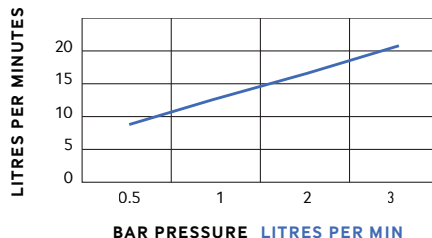

| BAR | LITRES PER MIN |
|-----|----------------|
| 0.5 | 8.9 |
| 1 | 12.2 |
| 2 | 16.3 |
| 3 | 20.3 |

FLOW RATES OPEN OUTLET

WARRANTY

- **5 year warranty** on taps applies to chrome finish and main body of products. All surfaces must be cleaned with warm soapy water and dried with soft cloths only. The use of abrasive cleaners or materials will render warranty invalid. Flexible tail connections, hoses, handsets and faucets are covered by a 2 year guarantee.
- **Do not over tighten** flexible tail connections as this may result in later failure of the fitting.
- To enable each supply to be individually isolated product should be fitted with individual isolating valves, claims will be dealt with on that basis.
- Suitable access should be provided for in order for products or parts to be replaced under warranty. In the event that *no access* is provided, labour cost claims cannot be upheld.