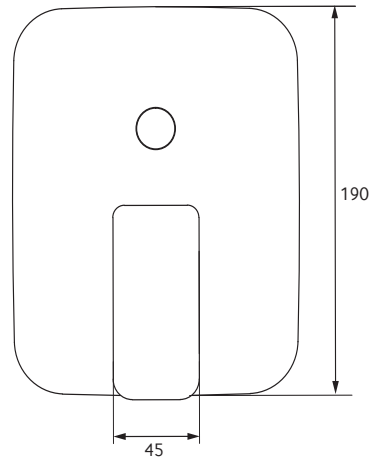

| BAR | LITRES PER MIN |
|-----|----------------|
| 0.5 | 8.9 |
| 1 | 12.2 |
| 2 | 16.3 |
| 3 | 20.3 |

FLOW RATES OPEN OUTLET

WARRANTY

- **5 year warranty** on taps applies to chrome finish and main body of products. All surfaces must be cleaned with warm soapy water and dried with soft cloths only. The use of abrasive cleaners or materials will render warranty invalid. Flexible tail connections, hoses, handsets and faucets are covered by a 2 year guarantee.
- **Do not over tighten** flexible tail connections as this may result in later failure of the fitting.
- To enable each supply to be individually isolated product should be fitted with individual isolating valves, claims will be dealt with on that basis.
- Suitable access should be provided for in order for products or parts to be replaced under warranty. In the event that *no access* is provided, labour cost claims cannot be upheld.