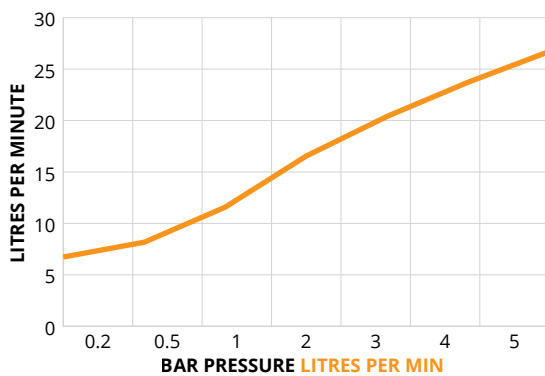

### Basin Mixer

Waste Included

**CODE** GJAS002

**MATERIAL** Brass

**FIXINGS** Deck mounted using back nuts provided

**STANDARDS** EN817:2018, EN13618:2016

FLOW RATES OPEN OUTLET

Bar	Litres per min
0.2	6.73
0.5	8.17
1	11.58
2	16.55
3	20.41
4	23.73
5	26.71