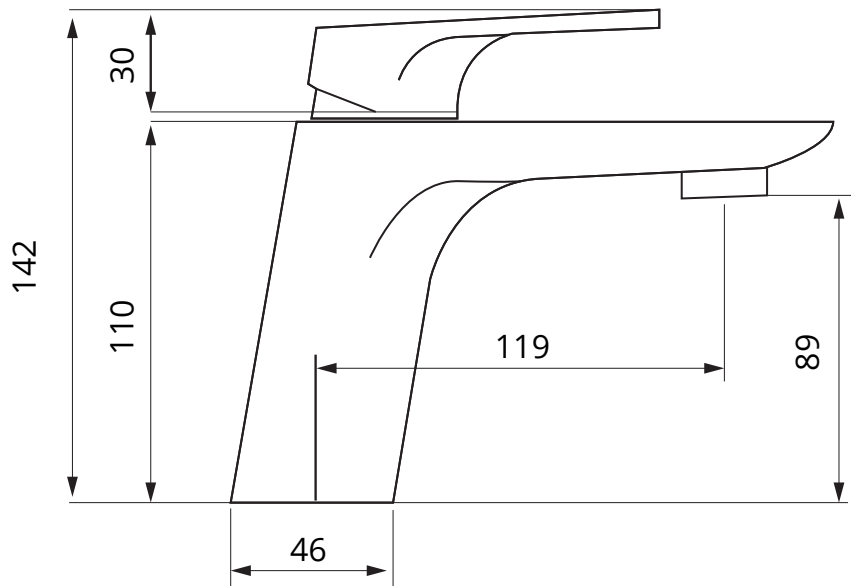

### Basin Mixer

Waste Included

**CODE** GJAS002

**MATERIAL** Brass

**FIXINGS** Deck mounted using back nuts provided

**STANDARDS** EN817:2018, EN13618:2016

FLOW RATES OPEN OUTLET

Bar	Litres per min
0.2	6.73
0.5	8.17
1	11.58
2	16.55
3	20.41
4	23.73
5	26.71