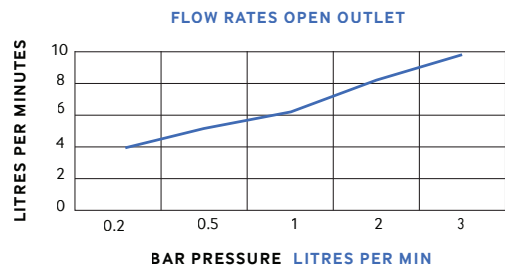

SCOPE GOLD BASIN MIXER

PRODUCT INFORMATION

UBR0011 Scope Gold Basin Mixer

MATERIAL Brass

COLOUR/FINISH Gold

APPROVALS This product should be fitted in accordance with relevant Water Byelaw Regulations

FIXING Deck mounted using back nuts provided

ADDITIONAL INFORMATION For additional support, please contact us:

t +353 1 817 9755

e customersupport@sonasbathrooms.com

BAR	LITRES PER MIN
0.2	4.0
0.5	5.0
1	6.3
2	8.2
3	9.8

WARRANTY

- **5 year warranty** on taps applies to gold finish and main body of products. All surfaces must be cleaned with warm soapy water and dried with soft cloths only. The use of abrasive cleaners or materials will render warranty invalid. Flexible tail connections, hoses, handsets and faucets are covered by a 2 year guarantee.
- **Do not over tighten** flexible tail connections as this may result in later failure of the fitting.
- To enable each supply to be individually isolated product should be fitted with individual isolating valves, claims will be dealt with on that basis.
- Suitable access should be provided for in order for products or parts to be replaced under warranty. In the event that *no access* is provided, labour cost claims cannot be upheld.