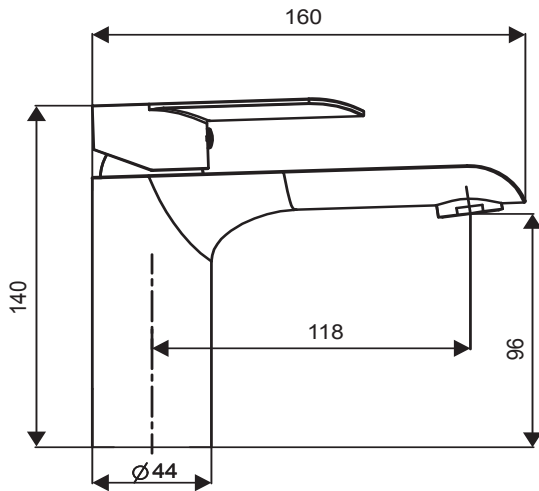

SCOPE GOLD BASIN MIXER

PRODUCT INFORMATION

UBR0011 Scope Gold Basin Mixer

MATERIAL Brass

COLOUR/FINISH Gold

APPROVALS This product should be fitted in accordance with relevant Water Byelaw Regulations

FIXING Deck mounted using back nuts provided

ADDITIONAL INFORMATION For additional support, please contact us:

t +353 1 817 9755

e customersupport@sonasbathrooms.com

BAR	LITRES PER MIN
0.2	4.0
0.5	5.0
1	6.3
2	8.2
3	9.8

WARRANTY

- **5 year warranty** on taps applies to gold finish and main body of products. All surfaces must be cleaned with warm soapy water and dried with soft cloths only. The use of abrasive cleaners or materials will render warranty invalid. Flexible tail connections, hoses, handsets and faucets are covered by a 2 year guarantee.
- **Do not over tighten** flexible tail connections as this may result in later failure of the fitting.
- To enable each supply to be individually isolated product should be fitted with individual isolating valves, claims will be dealt with on that basis.
- Suitable access should be provided for in order for products or parts to be replaced under warranty. In the event that *no access* is provided, labour cost claims cannot be upheld.