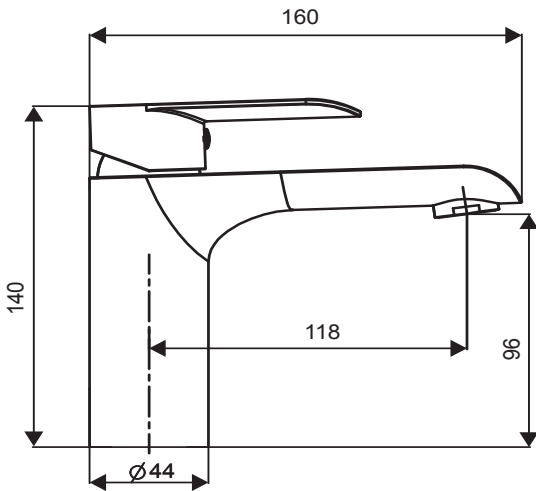

SCOPE CHROME BASIN MIXER

PRODUCT INFORMATION

UBR0003 Scope Chrome Basin Mixer

MATERIAL Brass
COLOUR/FINISH Chrome
APPROVALS

This product should be fitted in accordance with relevant Water Byelaw Regulations

FIXING ADDITIONAL INFORMATION

Deck mounted using back nuts provided
For additional support, please contact us:
t +353 1 817 9755
e customersupport@sonasbathrooms.com

BAR	LITRES PER MIN
0.2	4.0
0.5	5.0
1	6.3
2	8.2
3	9.8