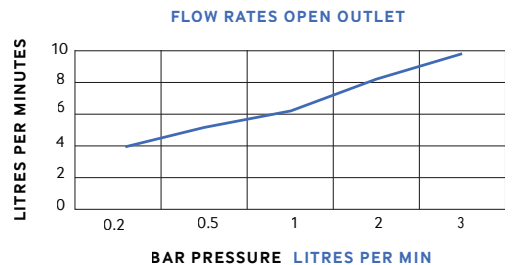

WARRANTY

- **5 year warranty** on taps applies to chrome finish and main body of products. All surfaces must be cleaned with warm soapy water and dried with soft cloths only. The use of abrasive cleaners or materials will render warranty invalid. Flexible tail connections, hoses, handsets and faucets are covered by a 2 year guarantee.
- **Do not over tighten** flexible tail connections as this may result in later failure of the fitting.
- To enable each supply to be individually isolated product should be fitted with individual isolating valves, claims will be dealt with on that basis.
- Suitable access should be provided for in order for products or parts to be replaced under warranty. In the event that *no access* is provided, labour cost claims cannot be upheld.