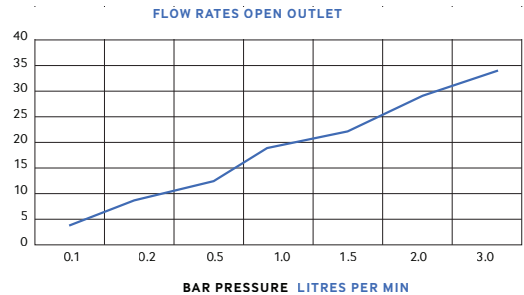

**WARRANTY**

- **5 year warranty** on taps applies to chrome finish and main body of products. All surfaces must be cleaned with warm soapy water and dried with soft cloths only. The use of abrasive cleaners or materials will render *warranty invalid*. Flexible tail connections, hoses and handsets are covered by a *2 year guarantee*. Spindles.
- **Do not over tighten** flexible tail connections as this may result in later failure of the fitting.
- To enable each supply to be individually isolated product should be fitted with individual isolating valves, claims will be dealt with on that basis.
- Suitable access should be provided for in order for products or parts to be replaced under warranty. In the event that *no access* is provided, labour cost claims cannot be upheld.