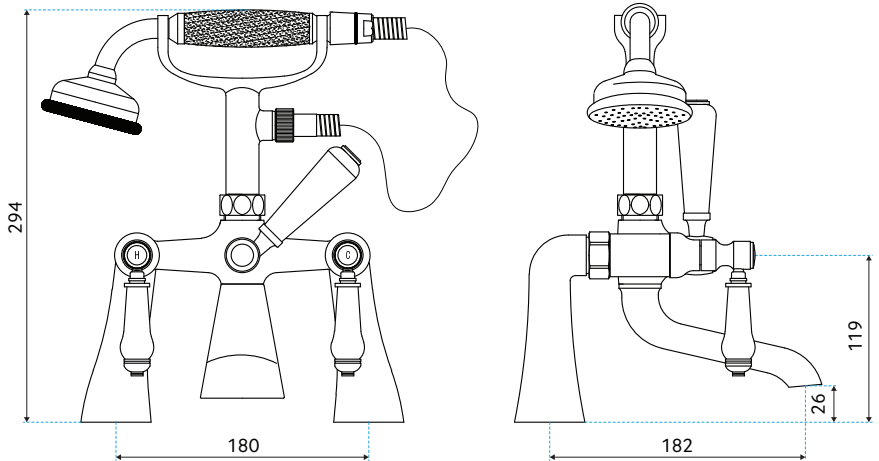

**TRADITIONAL LEVER BATH SHOWER MIXER**

**PRODUCT INFORMATION**

MYKTL004

Traditional Lever Bath Shower Mixer

**MATERIAL**

Brass

**COLOUR/FINISH**

Chrome & White

**FIXING**

Base Bracket Supplied

**ADDITIONAL INFORMATION**

For additional support, please contact us:

**t** +353 1 817 9755

**e** customersupport@sonasbathrooms.com

BAR	LITRES PER MIN
0.1	4.5
0.2	7.5
0.5	13
1.0	19
1.5	23.7
2.0	27.5
3.0	34

**WARRANTY**

- **5 year warranty** on taps applies to chrome finish and main body of products. All surfaces must be cleaned with warm soapy water and dried with soft cloths only. The use of abrasive cleaners or materials will render *warranty invalid*. Flexible tail connections, hoses and handsets are covered by a *2 year guarantee*. Spindles.
- **Do not over tighten** flexible tail connections as this may result in later failure of the fitting.
- To enable each supply to be individually isolated product should be fitted with individual isolating valves, claims will be dealt with on that basis.
- Suitable access should be provided for in order for products or parts to be replaced under warranty. In the event that *no access* is provided, labour cost claims cannot be upheld.