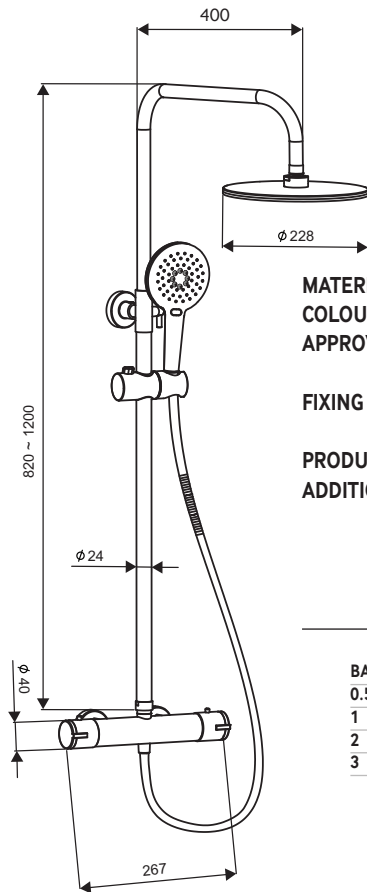

BAR	LITRES PER MIN.
0.5	9.7
1	12.2
2	15.4
3	16.8