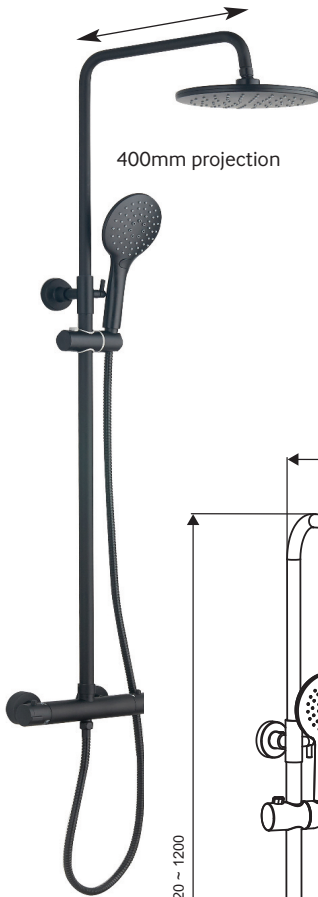

**NERO BLACK ROUND THERMOSTATIC SHOWER KIT**

DOMESTIC

HOTEL & LEISURE

400mm projection

**PRODUCT INFORMATION**

USH0003

NERO Black Round Thermostatic Shower Kit  
3 function push button handset  
250mm rainhead, 1.5m hose

**SPECIFICATIONS**

High pressure system only  
Exposed valve  
Fast Fix brackets supplied  
Max water temp: 65 deg  
Max water pressure: 5 bar  
Minimum operating pressure 0.5 bar  
Dual outlet  
Pipe centres: 150mm

**MATERIAL**  
**COLOUR/FINISH**  
**APPROVALS**

Brass  
Matt black  
This product should be fitted in accordance with relevant *Water Byelaw Regulations*  
Wall mounted using fittings provided  
*(do not overtighten)*

**FIXING**

**PRODUCT DIMENSIONS**  
**ADDITIONAL INFORMATION**

Please refer to technical line drawing  
Suitable for the following plumbing systems:  
Gravity fed, pumped, unvented or combi boiler systems.  
For a full range of brassware products please refer to [www.sonasbathrooms.com](http://www.sonasbathrooms.com)