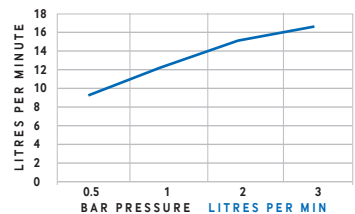

**SPECIFICATIONS**

High pressure system only  
Exposed valve  
Fast Fix brackets supplied  
Max water temp: 65 deg  
Max water pressure: 5 bar  
Minimum operating pressure 0.5 bar  
Dual outlet  
Pipe centres: 150mm

BAR	LITRES PER MIN.
0.5	9.7
1	12.2
2	15.4
3	16.8

NERO ROUND FLOW RATES OPEN OUTLET

**WARRANTY**

- **2 year warranty** on showers applies to finish and main body of products, thermostatic cartridges, hoses, hand showers and washer.  
All surfaces must be cleaned with warm soapy water and dried with soft clothes only. The use of abrasive cleaners or materials will render *warranty invalid*.
- Suitable access should be provided for in order for products or parts to be replaced under warranty. In the event that *no access* is provided, labour cost claims *cannot* be upheld.