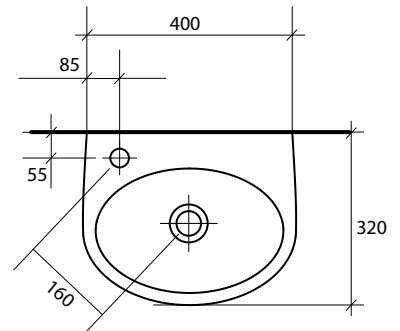

K27-009-L-EX1	Parva 400mm handrinse basin 1 left hand tap hole with overflow
K27-009-P-EX1	Parva 400mm handrinse basin 1 right hand tap hole with overflow
PARVA40LBSP	Parva 400mm handrinse basin 1 left hand tap hole with overflow & pedestal
PARVA40RBSP	Parva 400mm handrinse basin 1 right hand tap hole with overflow & pedestal

RELATED PRODUCTS

OHXWFS03CP	1 1/4" slotted flush grated waste, no plug
W207	1 1/4" slotted click clack basin waste, with plug
MBT400	Chrome bottle trap

MATERIAL	Vitreous China
COLOUR/FINISH	White
MANUFACTURER	CERSANIT
FIXING	Fischer fixing bolts - Not included
STANDARDS	EN 14688
APPROVALS	CE Approved
PRODUCT DIMENSIONS	W400 x D320mm
ADDITIONAL INFORMATION	For a full range of Parva products please refer to www.sonasbathrooms.com

Right hand shown

Left hand shown