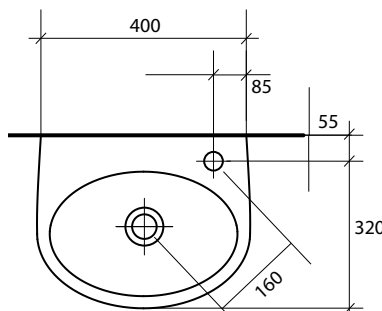

Right hand shown

Left hand shown

PARVA 400 HANDRINSE BASIN

APPROVED

DOMESTIC

COMMERCIAL

HOTEL & LEISURE

PRODUCT INFORMATION

K27-009-L-EX1	Parva 400mm handrinse basin 1 left hand tap hole with overflow
K27-009-P-EX1	Parva 400mm handrinse basin 1 right hand tap hole with overflow
PARVA40LBSP	Parva 400mm handrinse basin 1 left hand tap hole with overflow & pedestal
PARVA40RBSP	Parva 400mm handrinse basin 1 right hand tap hole with overflow & pedestal

RELATED PRODUCTS

OHXWFS03CP	1 1/4" slotted flush grated waste, no plug
W207	1 1/4" slotted click clack basin waste, with plug
MBT400	Chrome bottle trap

MATERIAL	Vitreous China
COLOUR/FINISH	White
MANUFACTURER	CERSANIT
FIXING	Fischer fixing bolts - Not included
STANDARDS	EN 14688
APPROVALS	CE Approved
PRODUCT DIMENSIONS	W400 x D320mm
ADDITIONAL INFORMATION	For a full range of Parva products please refer to www.sonasbathrooms.com