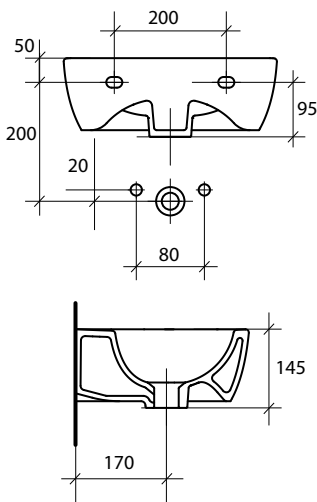

Right hand shown

Left hand shown

PARVA 400 HANDRINSE BASIN

APPROVED

DOMESTIC

COMMERCIAL

HOTEL & LEISURE

PRODUCT INFORMATION

K27-009-L-EX1	Parva 400mm handrinse basin 1 left hand tap hole with overflow
K27-009-P-EX1	Parva 400mm handrinse basin 1 right hand tap hole with overflow
PARVA40LBSP	Parva 400mm handrinse basin 1 left hand tap hole with overflow & pedestal
PARVA40RBSP	Parva 400mm handrinse basin 1 right hand tap hole with overflow & pedestal

RELATED PRODUCTS

OHXWFS03CP	1 1/4" slotted flush grated waste, no plug
W207	1 1/4" slotted click clack basin waste, with plug
MBT400	Chrome bottle trap

MATERIAL	Vitreous China
COLOUR/FINISH	White
MANUFACTURER	CERSANIT
FIXING	Fischer fixing bolts - Not included
STANDARDS	EN 14688
APPROVALS	CE Approved
PRODUCT DIMENSIONS	W400 x D320mm
ADDITIONAL INFORMATION	For a full range of Parva products please refer to www.sonasbathrooms.com