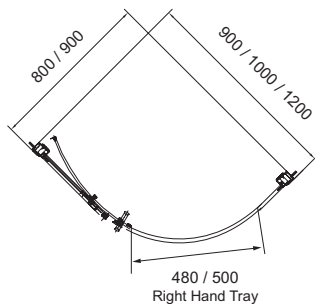

## STYLE OFFSET QUADRANT SINGLE DOOR

### PRODUCT INFORMATION

STYQU9080	W900 x W800 x H1900mm offset quadrant single door
STYQU10800	W1000 x W800 x H1900mm offset quadrant single door
STYQU120800	W1200 x W800 x H1900mm offset quadrant single door
STYQU120900	W1200 x W900 x H1900mm offset quadrant single door

### SPECIFICATIONS

- 1900mm high
- Universally handed
- Magnetic door closure
- 6mm clear toughened safety glass EN 12150-1
- Clearshield - easy clean glass protection
- Polished silver aluminium profiles EN 12373-1
- Polished chrome handles
- Profile cover caps
- Adjustable wall profiles
- Power shower suitable
- Semi-frameless side panel available
- Lifetime Guarantee\***
- 30mm extension wall profile available: STYEXT