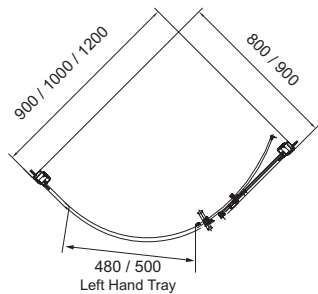

RELATED PRODUCTS

For a list of related shower tray options please refer to www.sonasbathrooms.com

MATERIAL

Aluminium EN12373-1 / Glass EN12150-1

COLOUR/FINISH

Polished Silver

MAKE

KRISTAL Shower Doors

APPROVALS

CE Approved

FIXING

- Screw to solid wall (fixings supplied)
- Silicone to shower tray (not supplied)

ADDITIONAL INFORMATION

All shower enclosures must be installed in accordance with the fitting instructions provided. Please refer to them before installation commences.

OFFSET QUADRANT	SIZE	ADJUSTMENT MIN-MAX	ADJUSTMENT WITH SIDE PANEL	DOOR OPENING
STYQU9080	900 x 800	860 - 880	760 - 780	480mm
STYQU10080	1000 x 800	960 - 980	760 - 780	500mm
STYQU120800	1200 x 800	1160 - 1180	760 - 780	500mm
STYQU120900	1200 x 900	1160 - 1180	860 - 880	500mm

All measurements shown are in millimetres. Drawing sizes are not to scale. Measurement accuracy ±5mm.

*Lifetime Guarantee excludes perishable items e.g. rollers, seals and hinges etc.

SONAS Bathrooms reserves the right to make changes and/or modifications to products and specifications without prior notice.