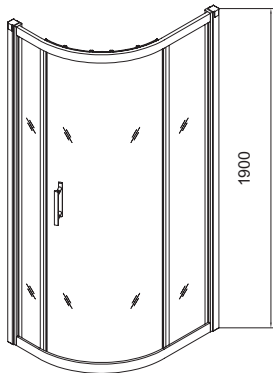

## STYLE OFFSET QUADRANT SINGLE DOOR

### PRODUCT INFORMATION

STYQU9080	W900 x W800 x H1900mm offset quadrant single door
STYQU10800	W1000 x W800 x H1900mm offset quadrant single door
STYQU120800	W1200 x W800 x H1900mm offset quadrant single door
STYQU120900	W1200 x W900 x H1900mm offset quadrant single door

### SPECIFICATIONS

- 1900mm high
- Universally handed
- Magnetic door closure
- 6mm clear toughened safety glass EN 12150-1
- Clearshield - easy clean glass protection
- Polished silver aluminium profiles EN 12373-1
- Polished chrome handles
- Profile cover caps
- Adjustable wall profiles
- Power shower suitable
- Semi-frameless side panel available
- Lifetime Guarantee\***
- 30mm extension wall profile available: STYEXT