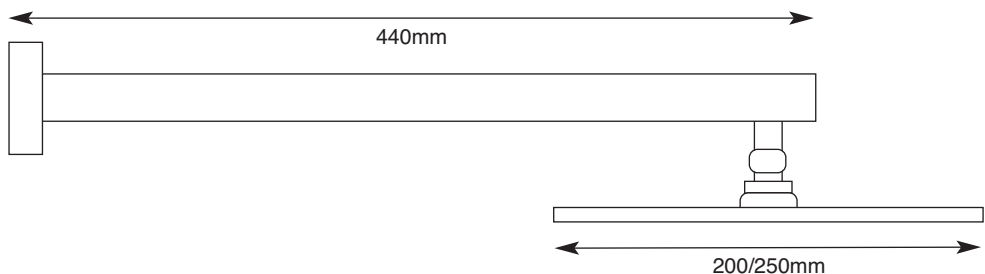

ARVA SQUARE SHOWERHEAD 440 LUXURY ARM

DOMESTIC

HOTEL & LEISURE

PRODUCT INFORMATION

ARS2044	Arva square 200 x 200mm brass showerhead with 440mm luxury shower arm
ARS2544	Arva square 250 x 250mm brass showerhead with 440mm luxury shower arm

SPECIFICATIONS

Minimum operating pressure 0.2 bar

MATERIAL COLOUR/FINISH APPROVALS

Brass
Chrome
This product should be fitted in accordance with relevant *Water Byelaw Regulations*

FIXING

Wall mounted using fittings provided
(do not overtighten)

PRODUCT DIMENSIONS ADDITIONAL INFORMATION

Please refer to technical line drawing
Suitable for the following plumbing systems:
Gravity fed, pumped, unvented or combi systems.
For a full range of brassware products please refer to www.sonasbathrooms.com