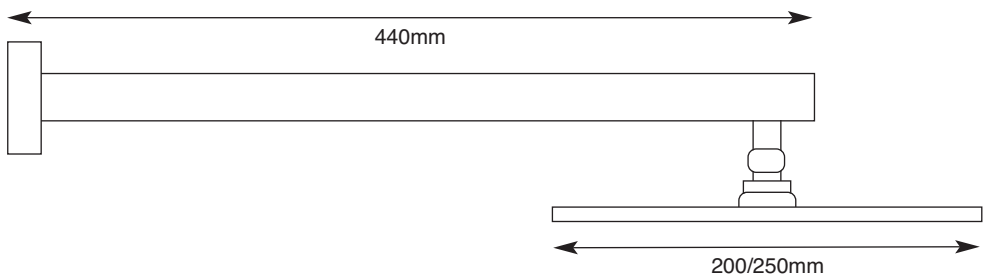

ARVA ROUND SHOWERHEAD 440 LUXURY ARM

DOMESTIC

HOTEL & LEISURE

PRODUCT INFORMATION

ARR2044	Arva round 200mm brass showerhead with 440mm luxury shower arm
ARR2544	Arva round 250mm brass showerhead with 440mm luxury shower arm

SPECIFICATIONS

Minimum operating pressure 0.2 bar

MATERIAL COLOUR/FINISH APPROVALS

Brass
Chrome
This product should be fitted in accordance with relevant *Water Byelaw Regulations*

FIXING

Wall mounted using fittings provided
(do not overtighten)

PRODUCT DIMENSIONS ADDITIONAL INFORMATION

Please refer to technical line drawing
Suitable for the following plumbing systems:
Gravity fed, pumped, unvented or combi systems.
For a full range of brassware products please refer to www.sonasbathrooms.com