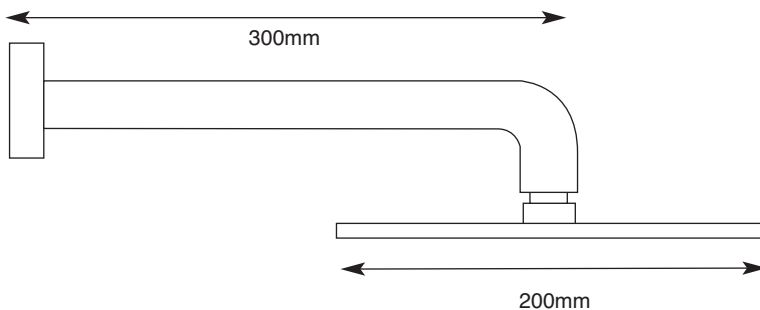

WARRANTY

- **2 year warranty** on showers applies to chrome finish and main body of products. All surfaces must be cleaned with warm soapy water and dried with soft clothes only. The use of abrasive cleaners or materials will render *warranty invalid*.
- **Warranty excludes** perishable items such as thermostatic cartridges, hoses, hand showers and washers, which are covered by a *1 year warranty*.
- Suitable access should be provided for in order for products or parts to be replaced under warranty. In the event that *no access* is provided, labour cost claims *cannot* be upheld.