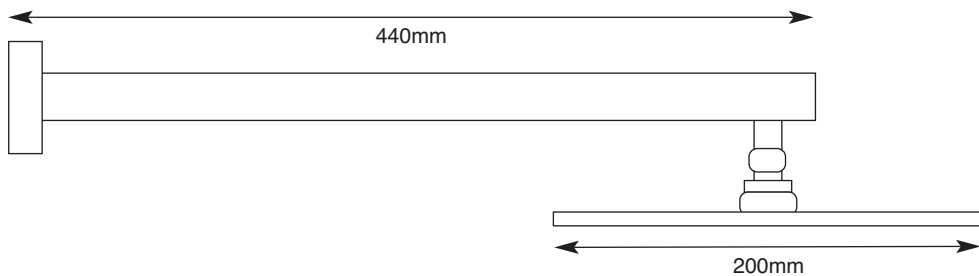

RIA 200 WITH 440 LUXURY ARM

DOMESTIC

HOTEL & LEISURE

PRODUCT INFORMATION

RIA2044G

Ria (grey faceplate) 200mm showerhead with 440mm luxury shower arm

SPECIFICATIONS

Minimum operating pressure 0.2 bar

MATERIAL

Brass

COLOUR/FINISH

Chrome

APPROVALS

This product should be fitted in accordance with relevant *Water Byelaw Regulations*

FIXING

Wall mounted using fittings provided (*do not overtighten*)

PRODUCT DIMENSIONS

Please refer to technical line drawing

ADDITIONAL INFORMATION

Suitable for the following plumbing systems:
Gravity fed, pumped, unvented or combi systems.

For a full range of brassware products please refer to www.sonasbathrooms.com