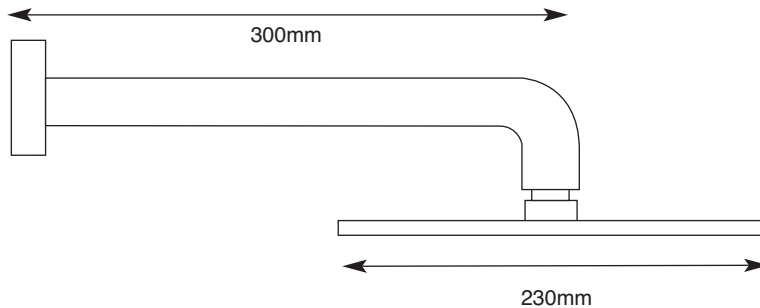

RIA CHROME WITH 300 SHOWER ARM

DOMESTIC

HOTEL & LEISURE

PRODUCT INFORMATION

RA2330C

Ria (all chrome) 230mm showerhead with 300mm shower arm

SPECIFICATIONS

Minimum operating pressure 0.2 bar

PRODUCT DIMENSIONS

Please refer to technical line drawing

ADDITIONAL INFORMATION

Suitable for the following plumbing systems: Gravity fed, pumped, unvented or combi systems.

For a full range of brassware products please refer to www.sonasbathrooms.com