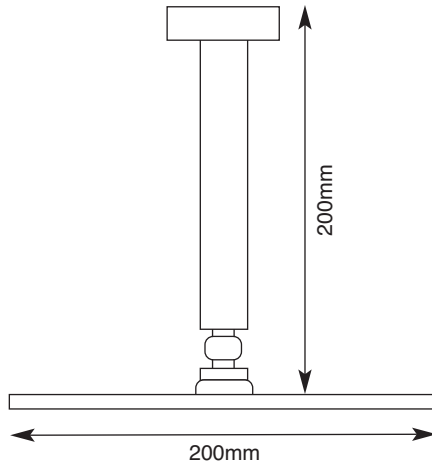

RIA 200 WITH 200 CEILING ARM

DOMESTIC

HOTEL & LEISURE

PRODUCT INFORMATION

RIA2021C

Ria (grey faceplate) 200mm showerhead with 200mm ceiling arm

SPECIFICATIONS

Minimum operating pressure 0.2 bar

MATERIAL COLOUR/FINISH APPROVALS

Brass

Chrome

This product should be fitted in accordance with relevant *Water Byelaw Regulations*

Wall mounted using fittings provided
(do not overtighten)

FIXING

PRODUCT DIMENSIONS

Please refer to technical line drawing

ADDITIONAL INFORMATION

Suitable for the following plumbing systems:
Gravity fed, pumped, unvented or combi systems.

For a full range of brassware products please refer to www.sonasbathrooms.com